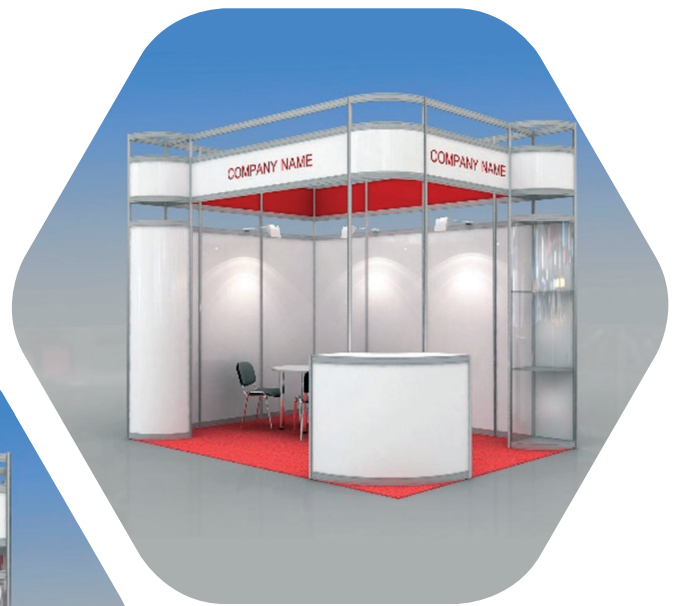

## Shell Scheme Kit

Design shown above suits 12 sq. m booth inline and corner position

Showcase rounded is not included in Ancona default package

Showcase rounded can be ordered on form T4.4

Variant of pylons:  
- with pasting the colour Oracal film  
- with luminescent light

Height of front construction **3.5 m**

Height of walls **2.5 m**

Carpet  
(color at your choice)  
Default color - Grey

The fascia panel with the inscription on the open side of the stand  
(inscription color at your choice)  
Default inscription color - Grey

Partial cover of stand panels with Oracal film  
(color at your choice)

Booth size	12 sq.m.	13-17 sq.m.	18-24 sq.m.	25-48 sq.m.	49-60 sq.m.
Table round D 80 cm (code 314)	1	1	2	2	3
Conference chair (code 303)	3	4	6	8	12
Bar counter Round	1	1	1	2	2
Trash bin	1	1	1	2	2
Plug socket, 1kW*	1	1	1	2	2
Halogen light 120W (long arm)*	3	5	6	7	8